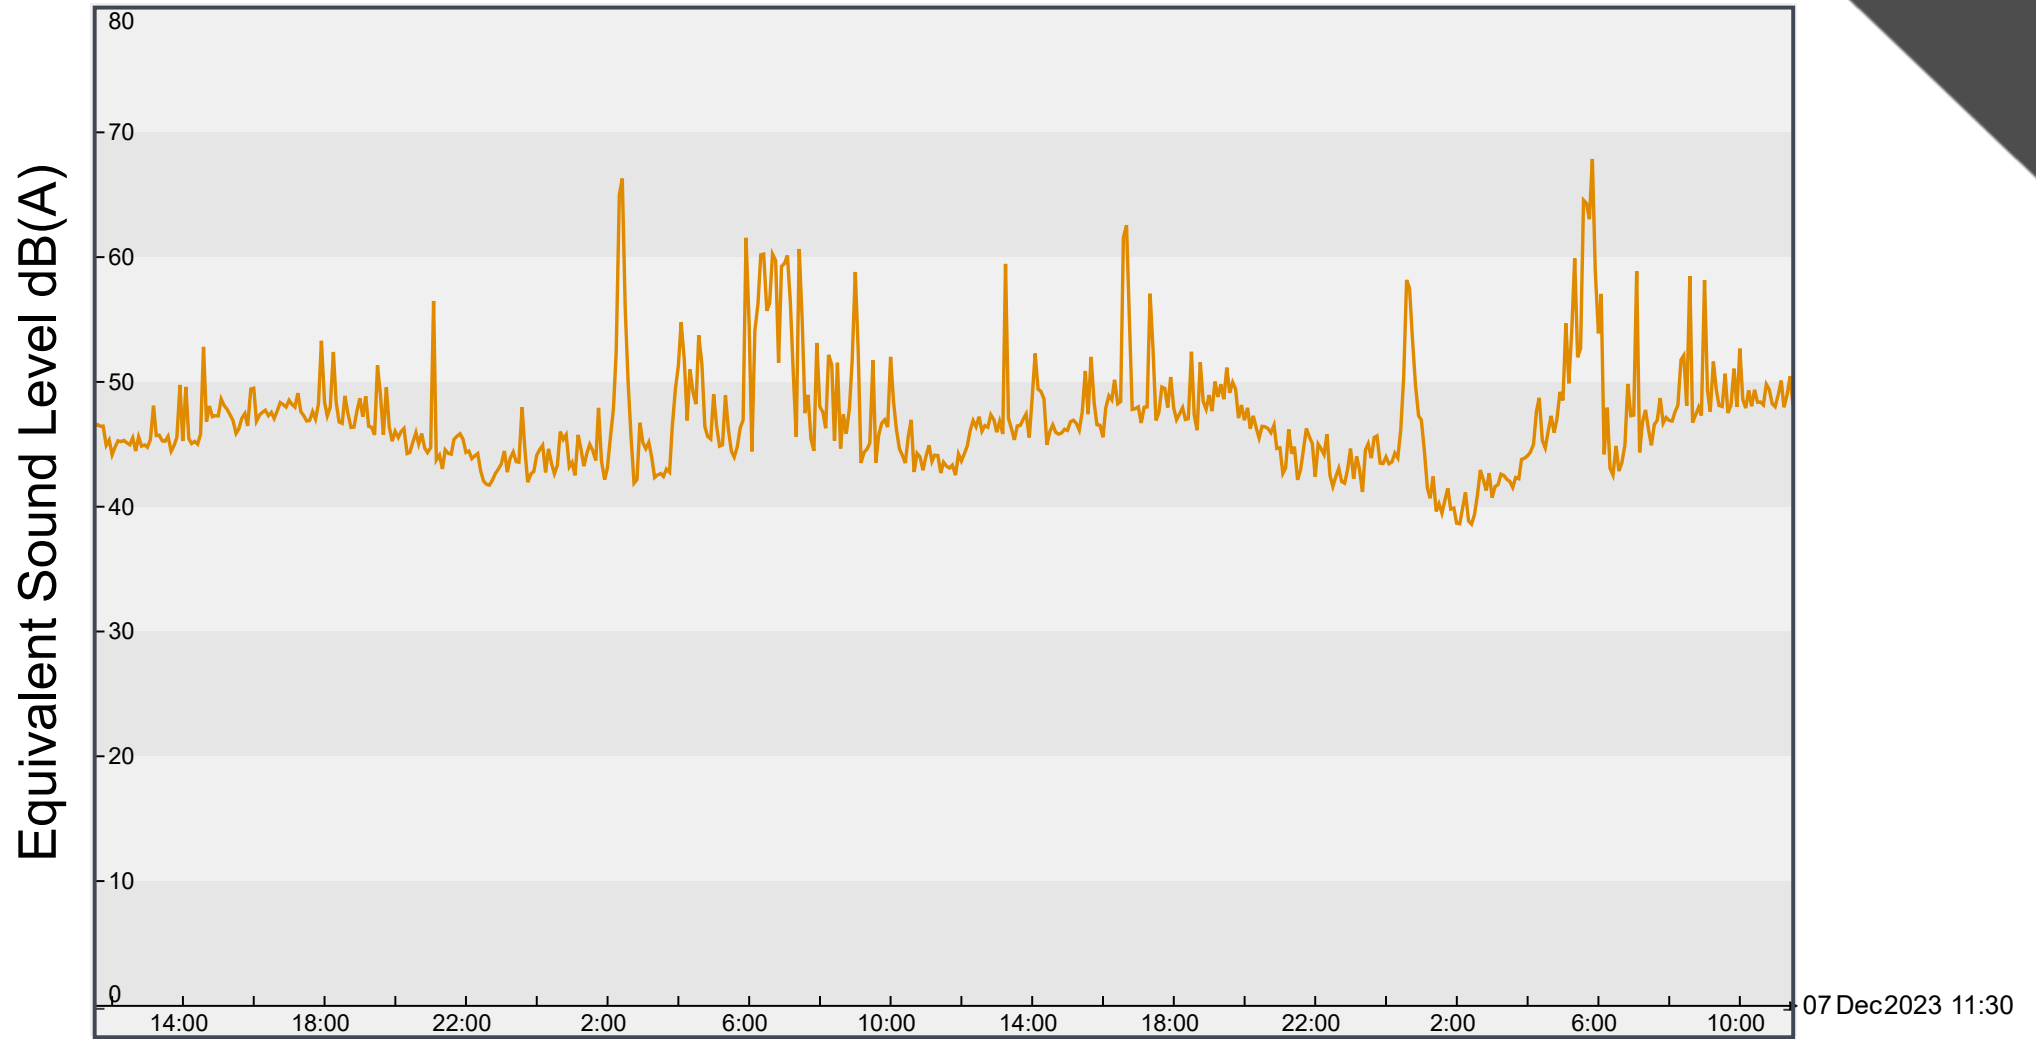

## Average Sound Level over past 48 Hours

The results displayed on this report are the averages of 5 minute time periods, which is technically referred to as LAeq(5minute) and measured in decibels A weighted (dBA)  
Report generated at: 07 Dec 2023 11:30:19