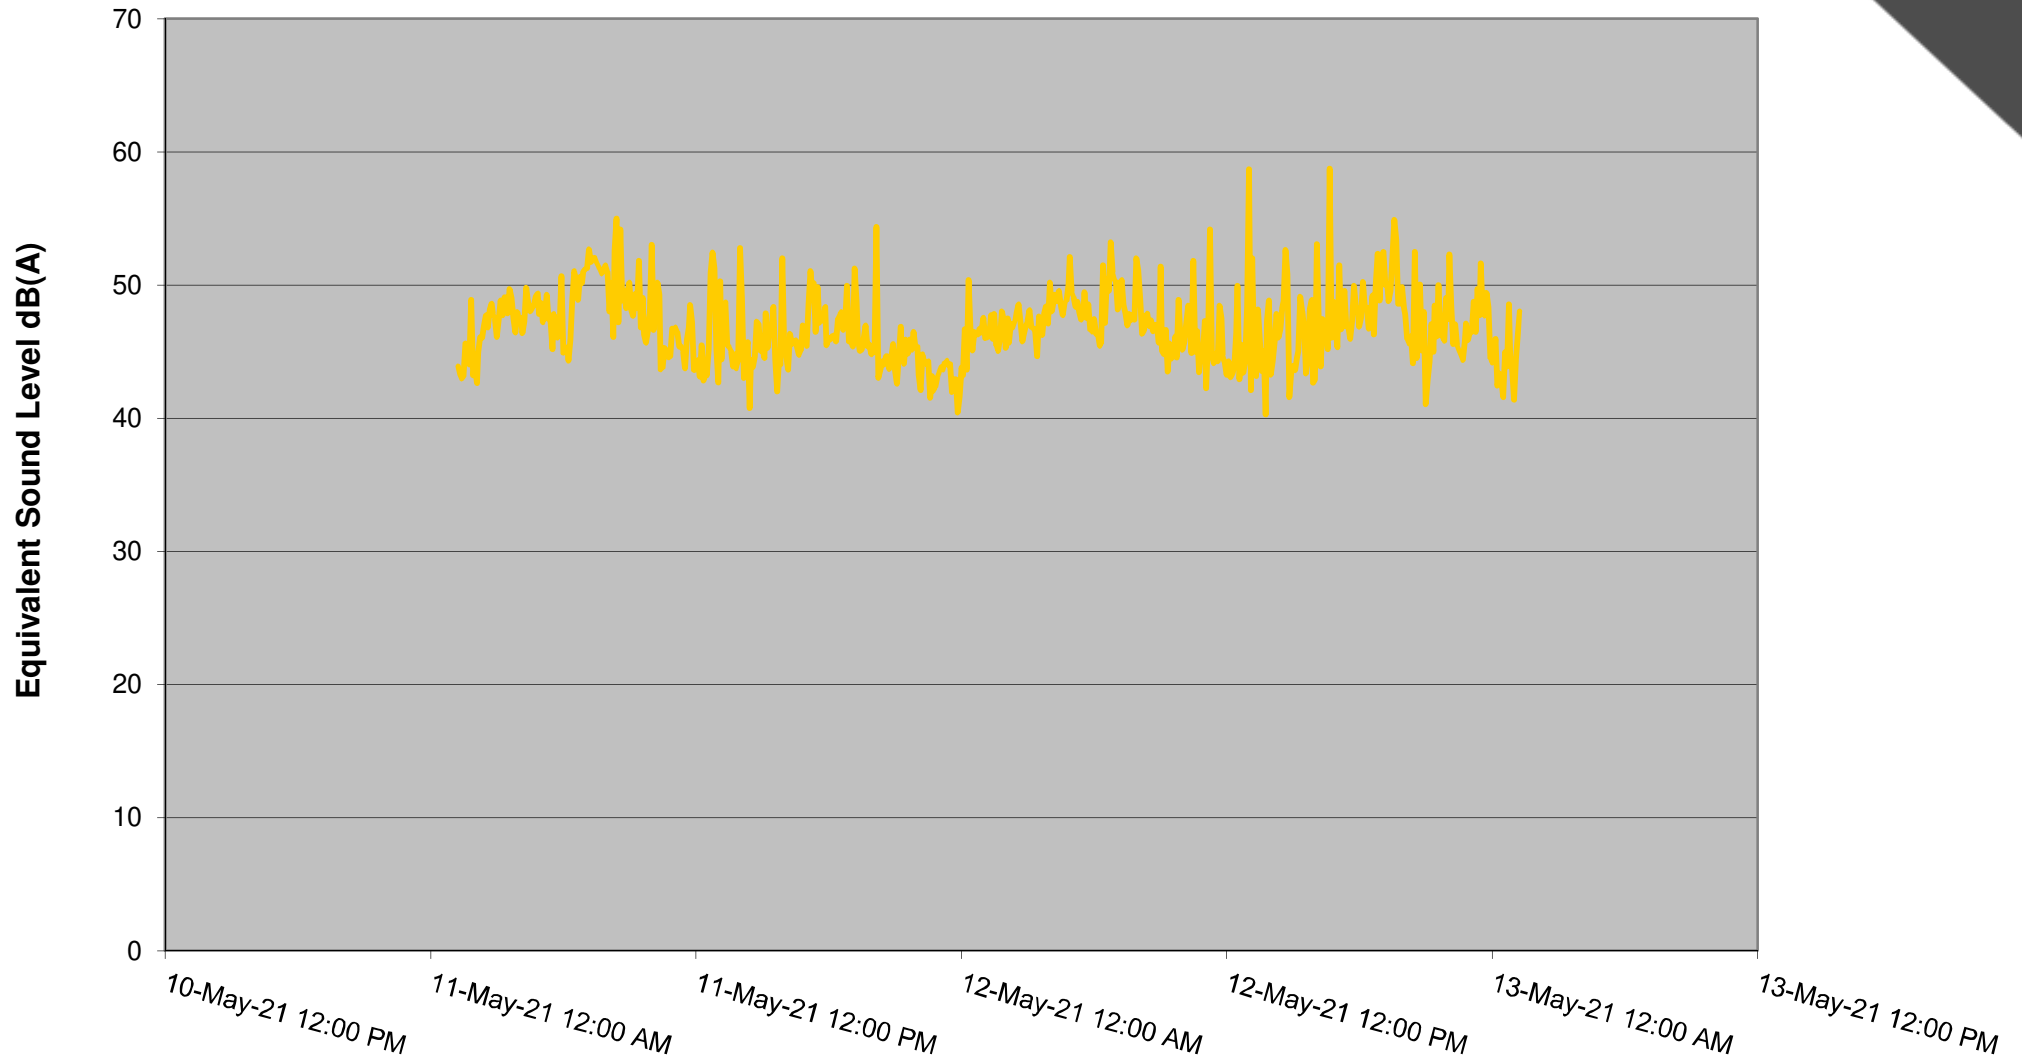

Average Sound Level over past 48 Hours

The results displayed on this report are the averages of 5 minute time periods, which is technically referred to as LAeq(5minute) and measured in decibels A weighted (dBA)